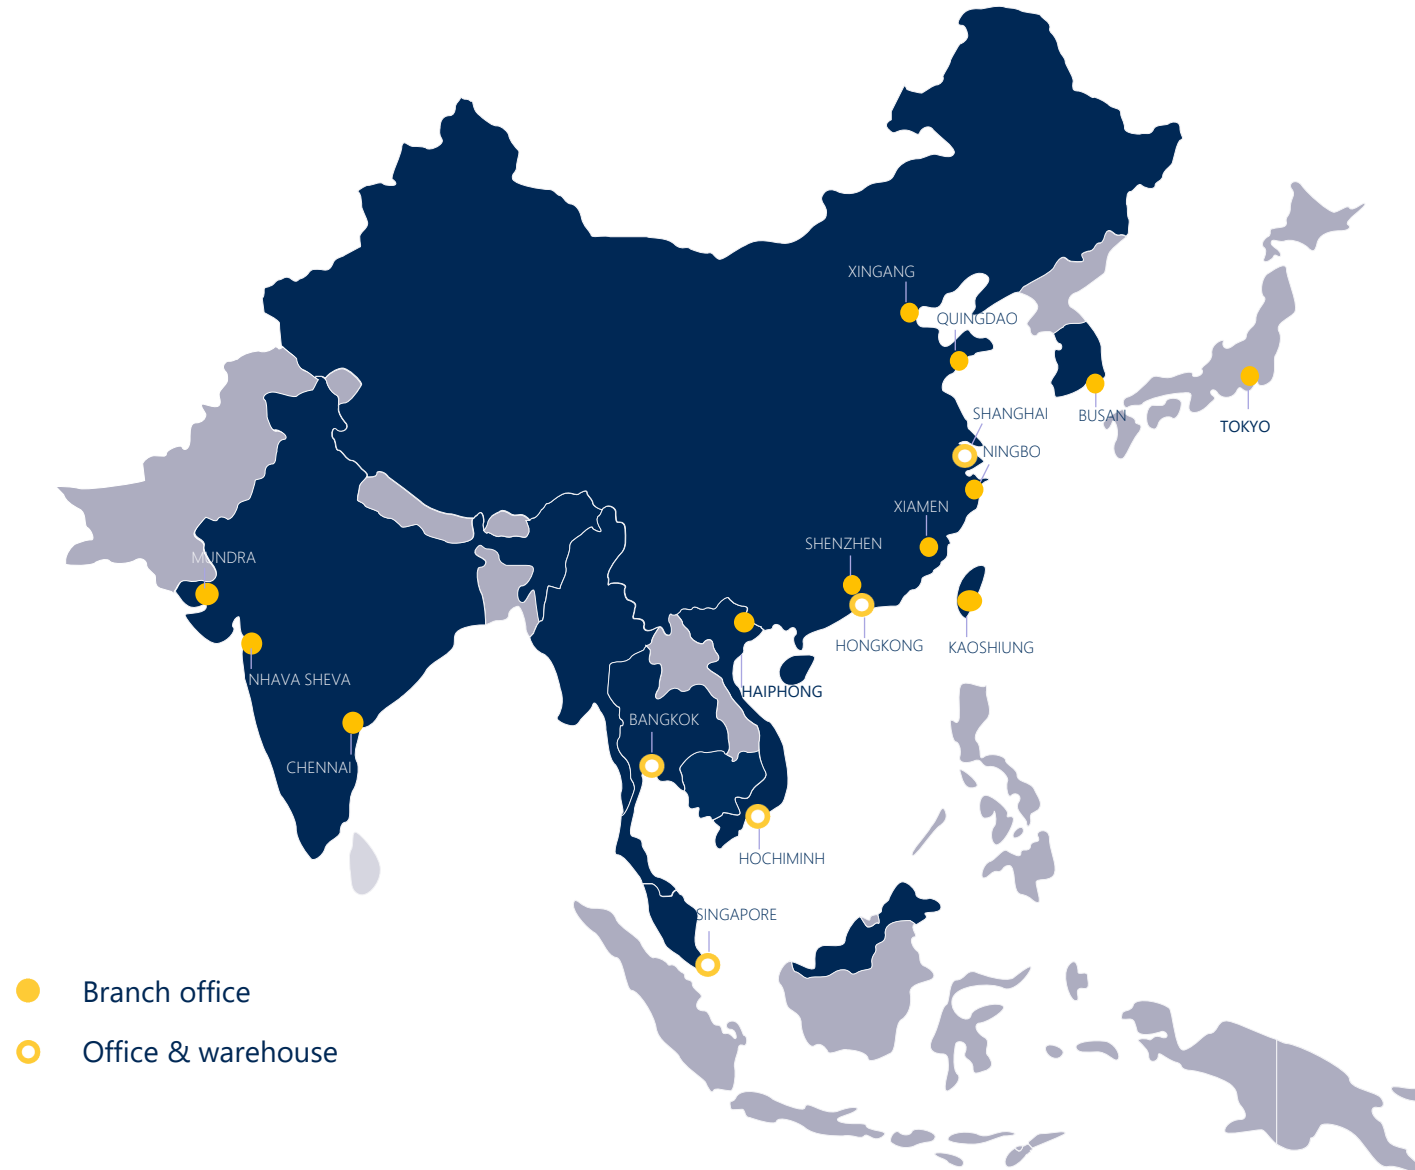

## Slovenia – iLogistics Center Ljubljana

With more than **25,000 m<sup>2</sup>** of total storage space is **one of the largest and the most modern logistics complex** in the region.

## Croatia – new strategic hub near Zagreb airport

New strategic hub, with an excellent geolocation, specifically designed to meet custom requirements.

# Origin Ports – HUB setup Ljubljana

# Destinations – HUB setup Ljubljana

For cargo-partner,  
The Port of Koper is  
the main LCL  
gateway for Europe!

- Branch office
- Office & warehouse
- HUB & Gateway