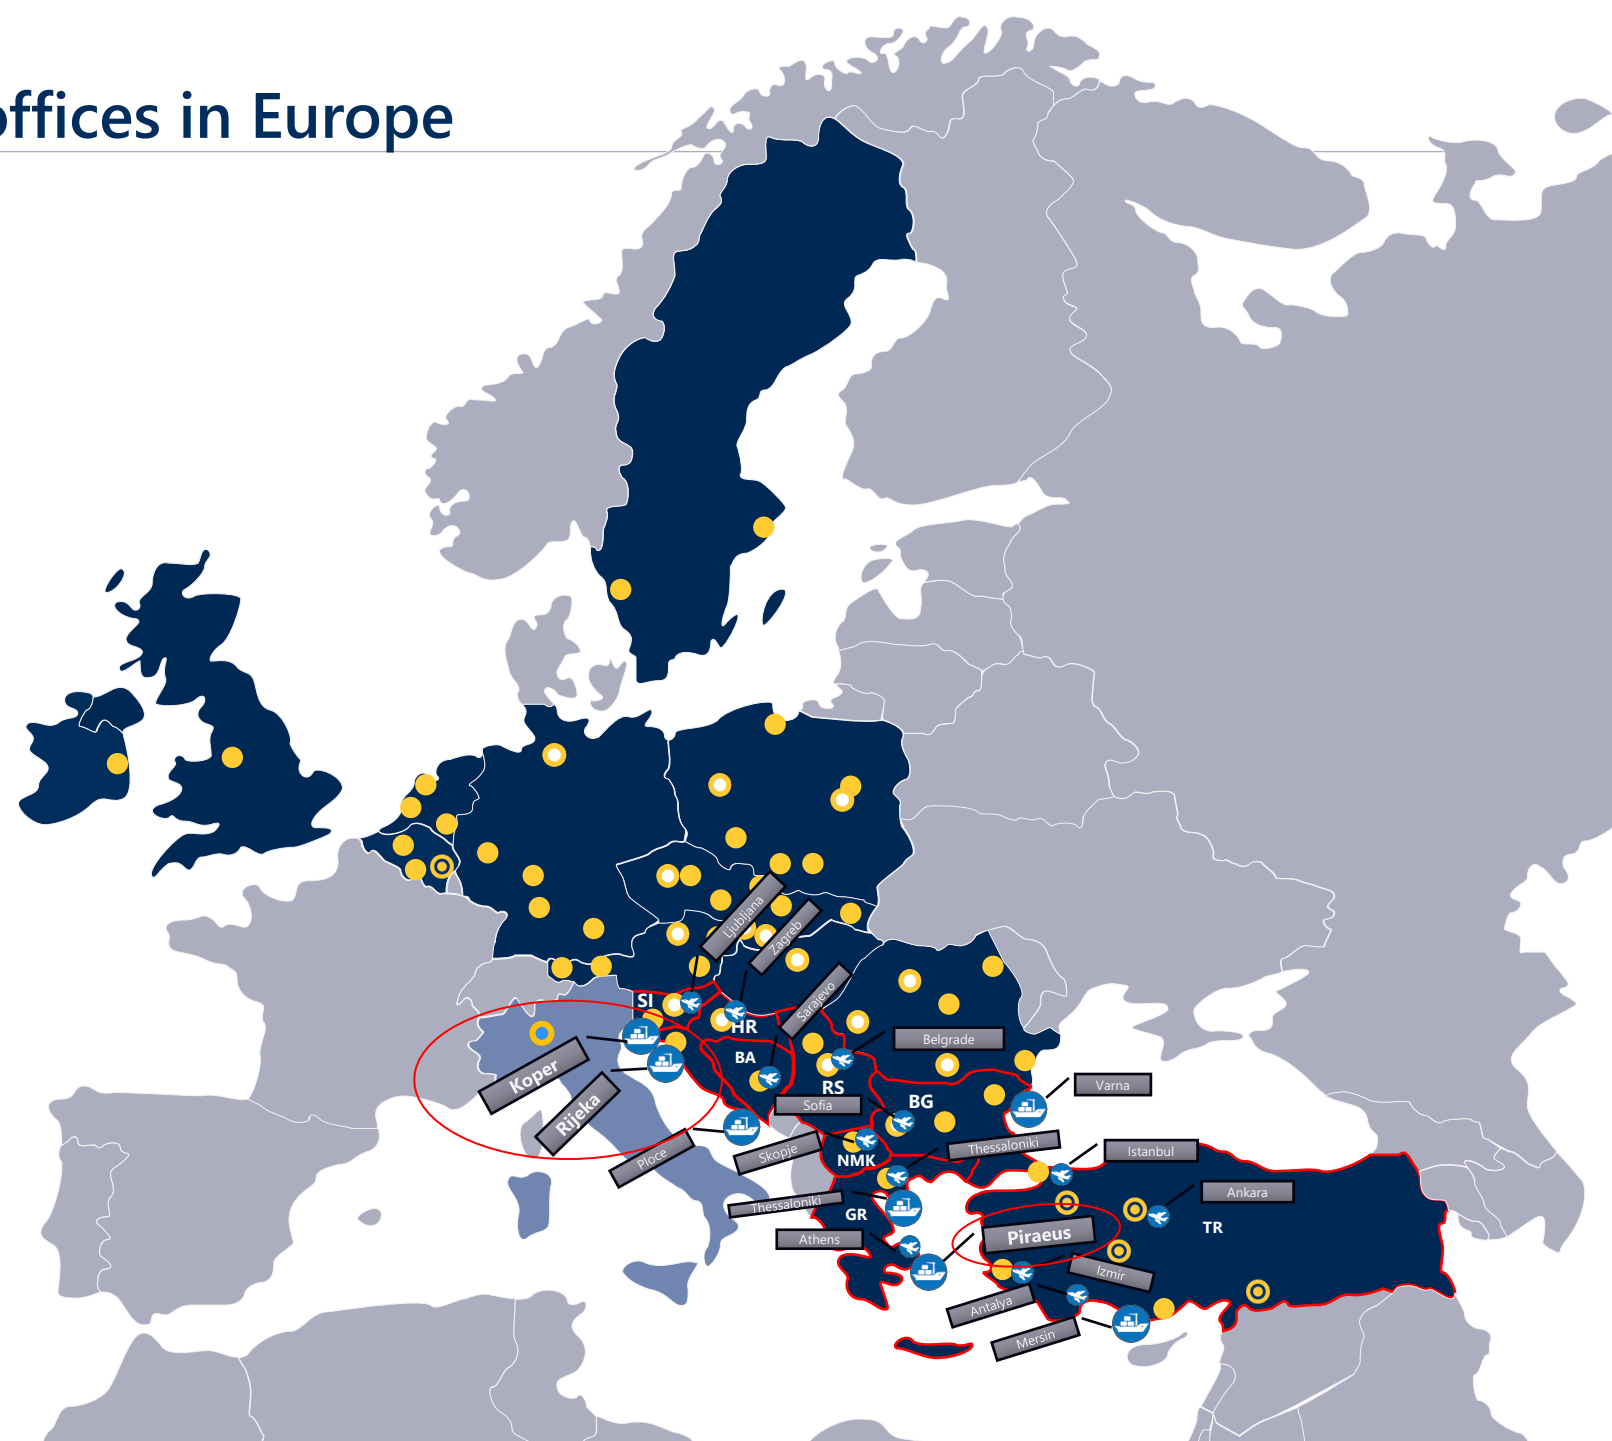

# Mediterranean Ports and Shipping 2022

---

SEE countries – an ideal location for fulfilment and distribution centres

**cargo-partner**

# Overview of cargo-partner offices in Europe

SEE overview of important ports and airports

- Branch office
- Office & warehouse
- Customer service and sales office
- Agents' liaison and key account support office

## Croatia – new strategic hub near Zagreb airport

New strategic hub, with an excellent geolocation, specifically designed to meet custom requirements.

# Destinations – HUB setup Ljubljana

For cargo-partner,  
The Port of Koper is  
the main LCL  
gateway for Europe!

- Branch office
- Office & warehouse
- HUB & Gateway