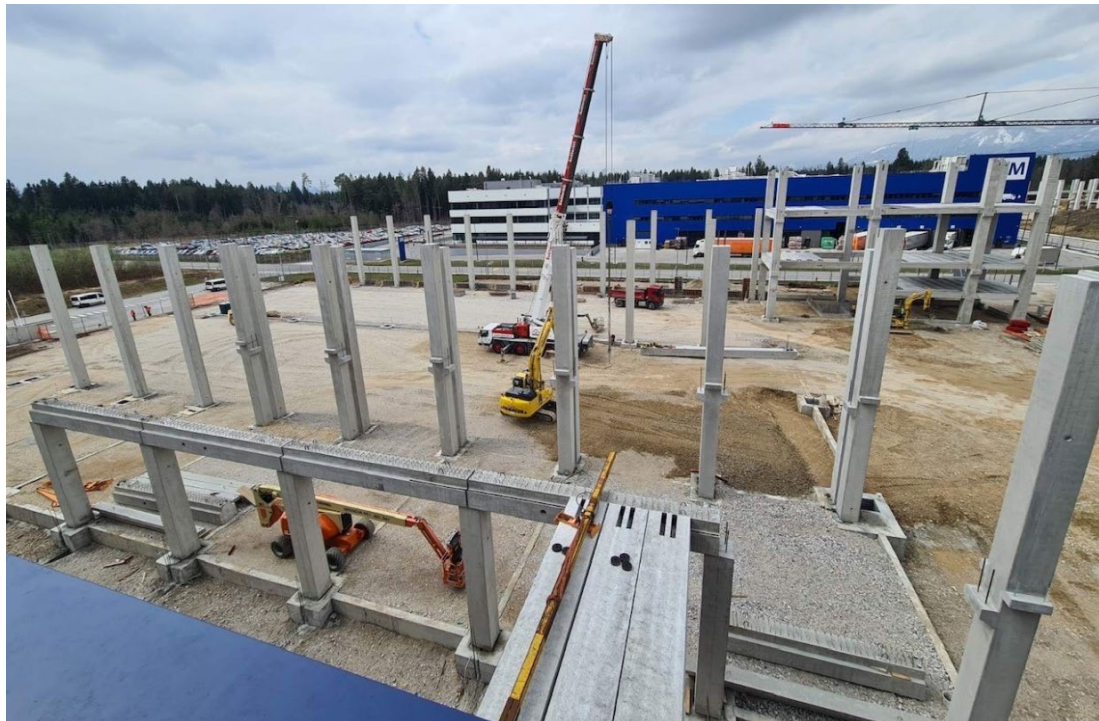

# Warehouse extension in 2022, Ljubljana, Slovenia

Adjusted to Fulfilment services

- additional **14,100 m<sup>2</sup>/18,000 pallet slots, 3 floors**
- semi-automated high-rack storage technology
- **13 loading docks**, cross-dock and block storage areas
- **customs bonded** warehouse
- AEO, ISO 9001:2015, ISO 14001:2015, HACCP certified, follows GDP&TAPA guidelines
- **temperature-controlled storage**
- **value added services**
- **pick-up point** for personal collection or parcel return
- drone runway