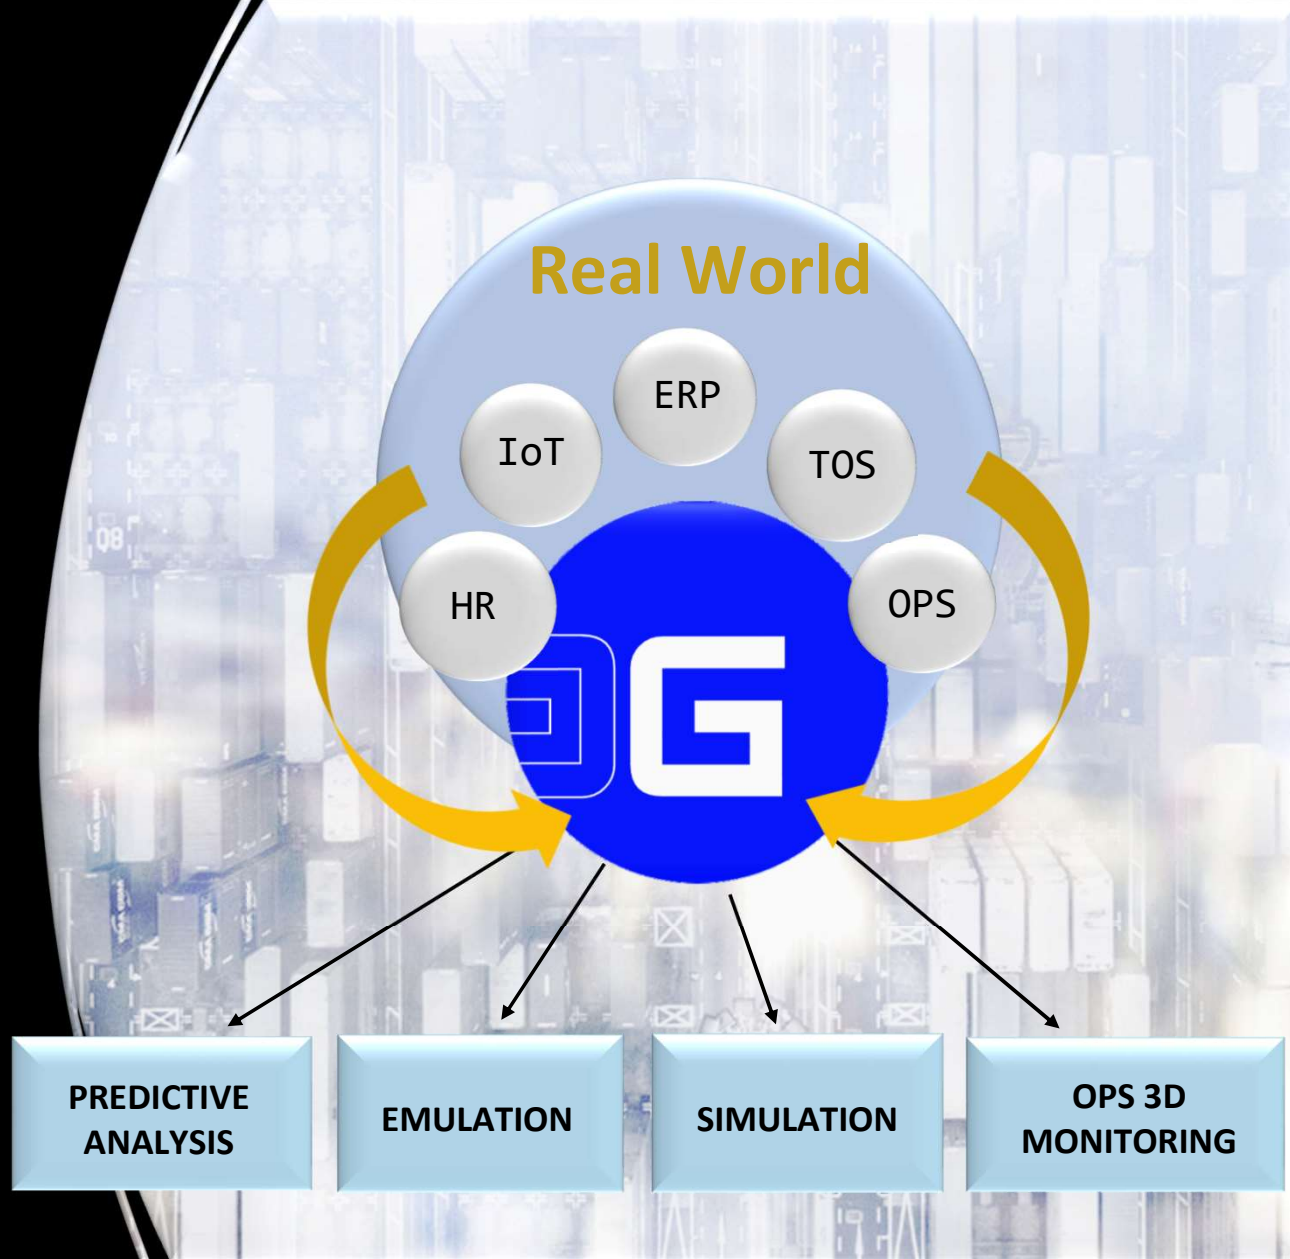

Port Digital Twin

Value and Challenge

Mediterranean Ports and Shipping 2022

Marco Fehmer, DSP CEO

Digital Twin

Digital Twin

Objectives

- simulation
- monitoring
- control

Port Digital Twin

Multiple Digital Twin

Standards and communication

Challenge

 **GEMINI**

GEMINI

- content -

GEMINI

- main goals -

INCREASE PROFIT

DATA-DRIVEN
DECISION MAKING

SUSTAINABILITY

Data Analysis & Digital Simulation

Real World

Digital Model

- Change your Perspective -