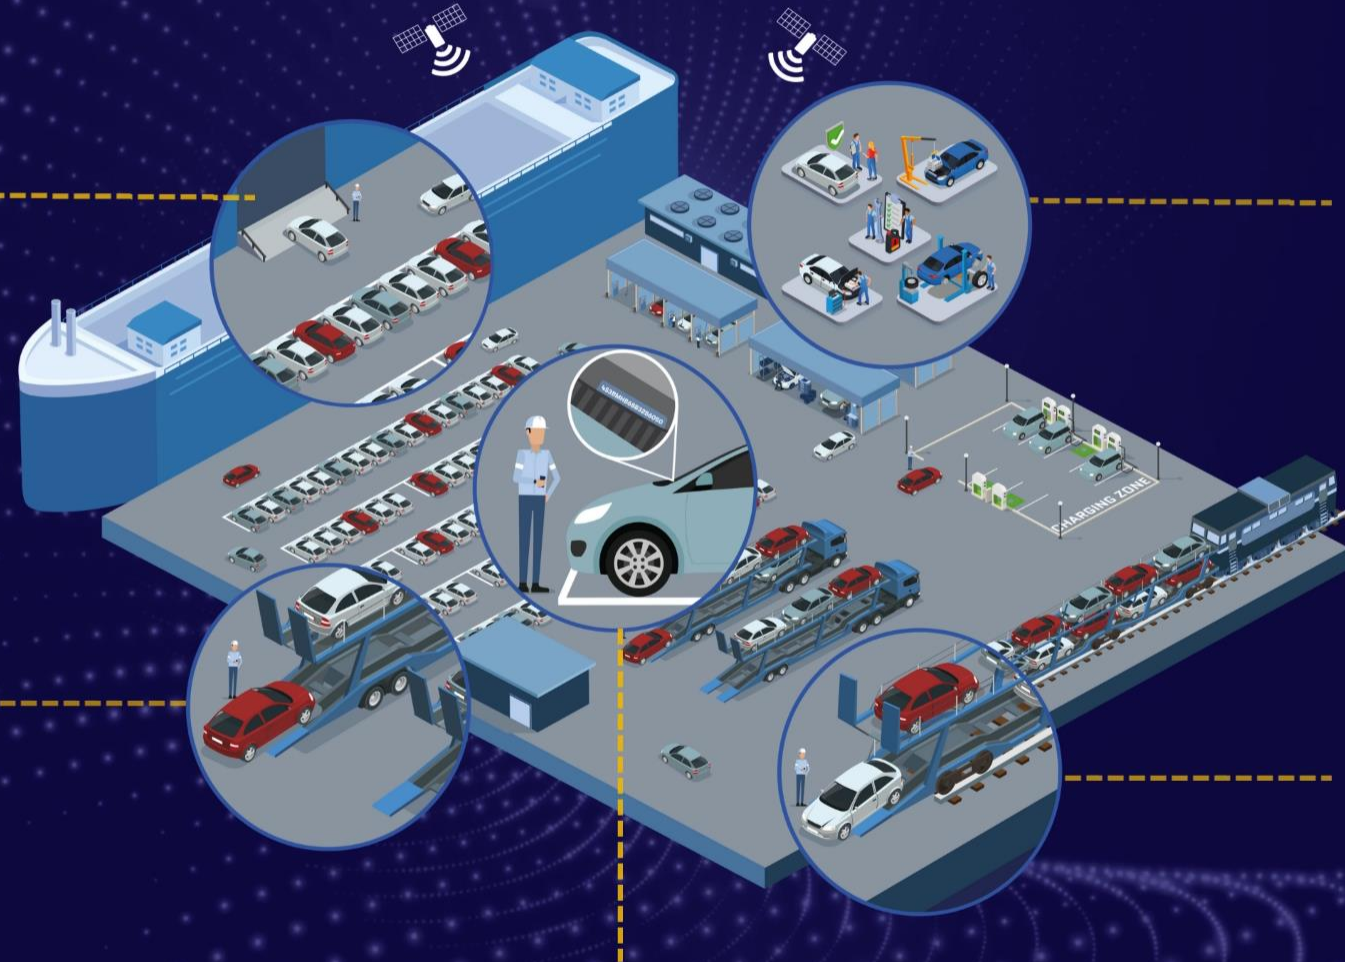

POVEN

 **IDENTEC
SOLUTIONS**

**SEAMLESS SOLUTIONS FOR
SMARTER PORTS OPERATIONS**

Overcoming Operational Challenges in Ports
through Digitalization

Global Customers

500+

Active customers across 50+ countries

10+ years

Typical customer relation duration

- Established in 1999, HQ in Austria
- Serving worldwide through global office network
- More than 2.000.000 "smart assets" worldwide!

in use

under deployment

SEAMLESS SOLUTIONS, SMARTER OPERATIONS

1

Vehicle registration when embarking

3

ENGARAGE ENTERPRISE

Vehicle customization after disembarkment

4

Vehicle pick-up for hinterland transfer

5

Vehicle delivery by train

2

Vehicle location when parked

A group of diverse warehouse workers are gathered in a break room. They are wearing safety vests and casual work clothes. Some are eating, some are talking, and some are holding food containers. The scene is set in a warehouse with cardboard boxes and shelving in the background. A central yellow box contains the text "Real Stories, Real Results." with a red play button icon in the middle.