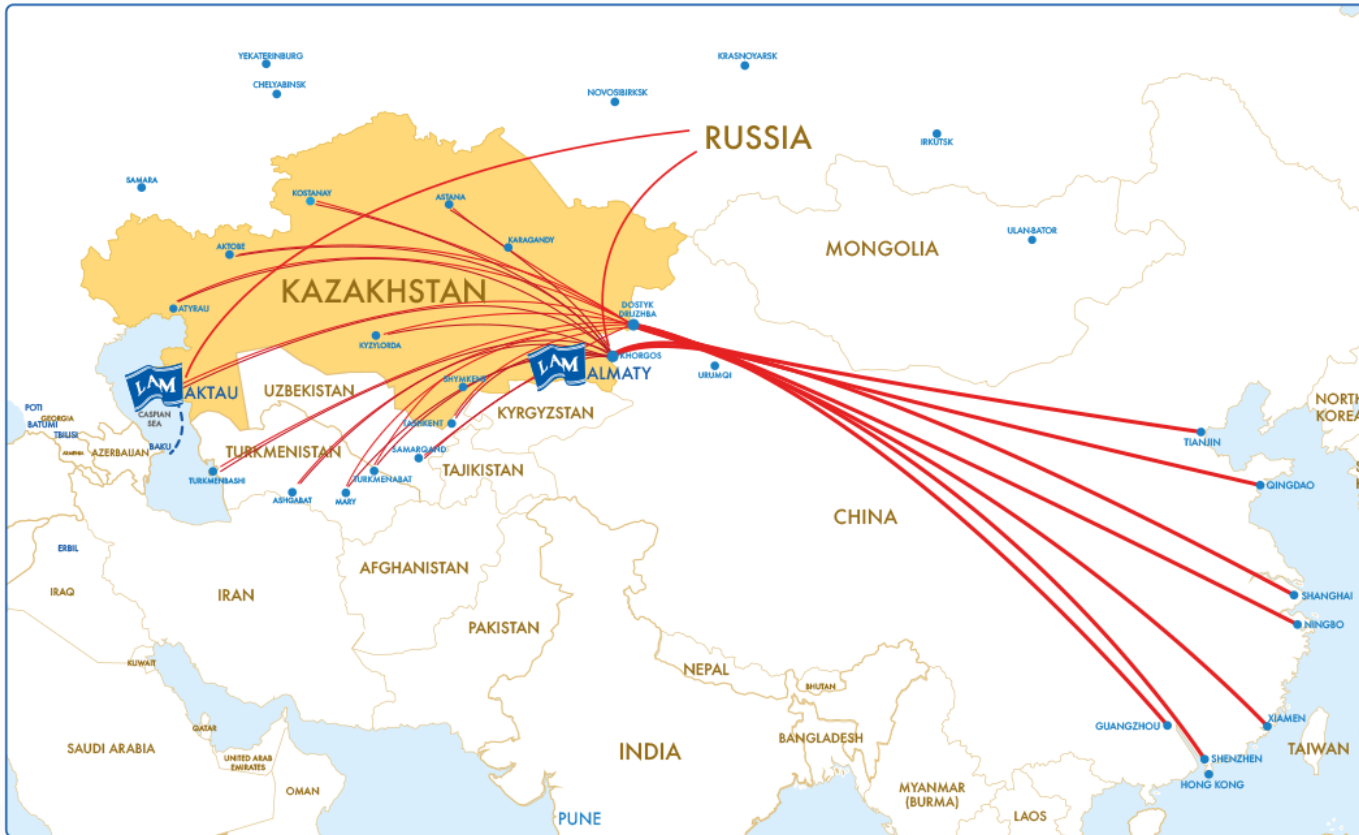

Kazakhstan

Connecting Central Asia

Railway

- •COC, SOC container railway service
- •Wagon, reefer wagon and flat wagon service

Trucking

- •Full Truck Load (FTL)
- •Less Truck Load (LTL)
- •Special equipment service for OOG cargoes

Multimodal

- Ocean + Railway
- Ocean + Truck
- Warehousing
- Re-forwarding
- Cross trade