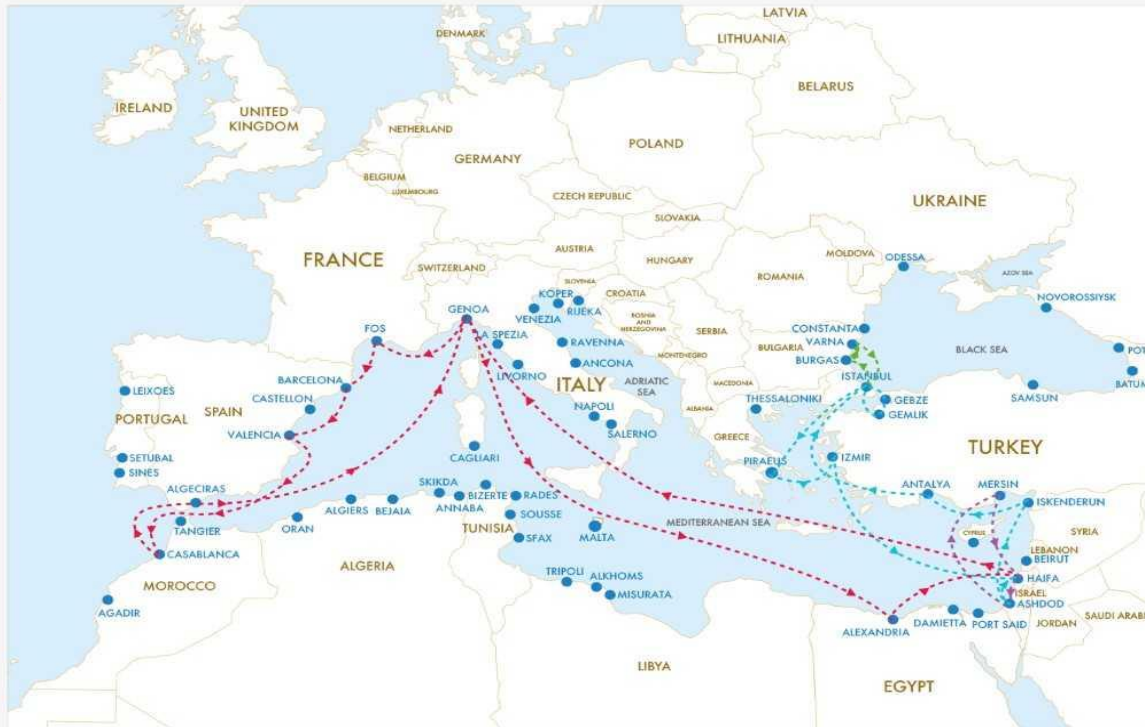

Services

- HTS
- ITS
- SIF
- TBL

HTS: Haifa - Ashdod - Iskenderun - Antalya - Istanbul - Gebze - Gemlik - Istanbul - Piraeus - Izmir - Haifa
ITS: Mersin - Haifa - Ashdod
SIF: Barcelona - Valencia - Casablanca - Algeciras - Genoa - Alexandria - Haifa - Genoa - Fos Sur Mer - Barcelona
TBL: Istanbul - Constanta - Odessa - Istanbul

- HTS : Haifa – Ashdod – Iskenderun – Antalya – Istanbul – Gebze – Gemlik – Istanbul – Piraeus – Izmir - Haifa
- ITS : Mersin – Haifa – Ashdod
- SIF : Barcelona – Casablanca – Algeciras – Genoa – Alexnadria – Haifa – Genoa – Fos Sur Mer - Barcelona
- TBL : Istanbul Constanta – Odessa – Istanbul