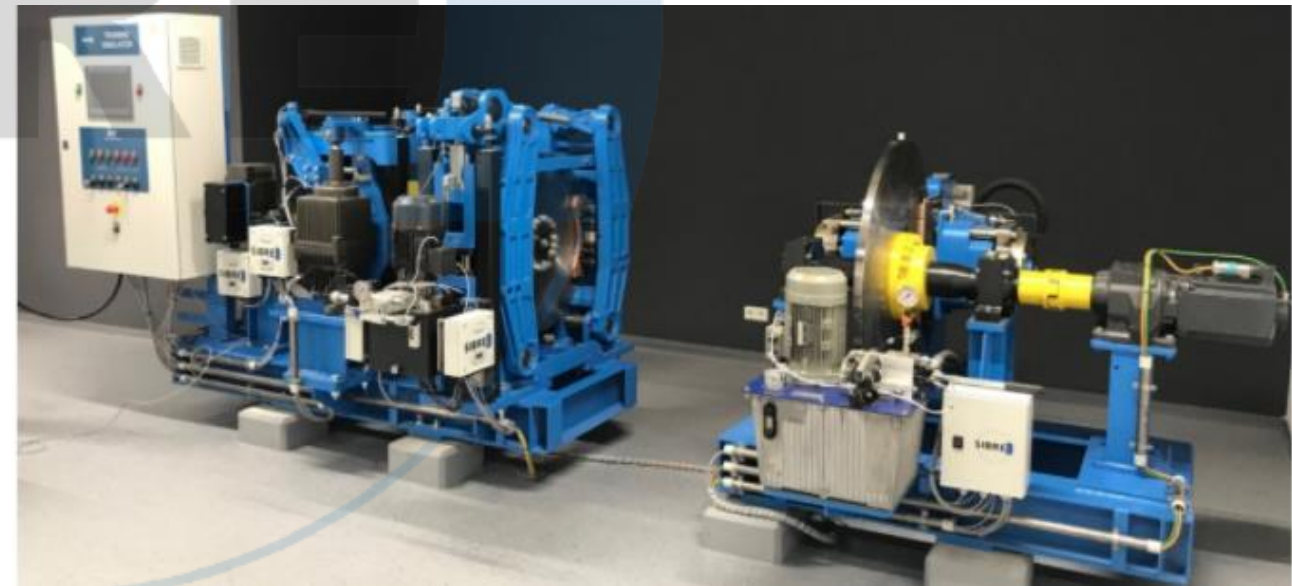

IT IS  N A M I C

AS A ONE STOP SUPPLIER,  
**SIBRE** DELIVERS COMPREHENSIVE  
SOLUTIONS FOR ALL DRIVES IN **CRANES**.

DISC AND DRUM BRAKES

DRUM COUPLINGS, CARDAN SHAFTS,  
GEAR COUPLINGS THRUSTERS

INDUSTRIAL REFRIGERATORS  
BY TMS