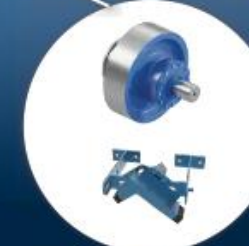

IT IS  N A M I C

AS A ONE STOP SUPPLIER,  
**SIBRE** DELIVERS COMPREHENSIVE  
SOLUTIONS FOR ALL DRIVES IN **CRANES**.

DISC AND DRUM BRAKES

DRUM COUPLINGS, CARDAN SHAFTS,  
GEAR COUPLINGS THRUSTERS

INDUSTRIAL REFRIGERATORS  
BY TMS

EMERGENCY BRAKES & HYDRAULIC  
POWER UNITS

STORM BRAKES

WHEELS & LUBRICATION SYSTEM

BUFFERS & ROLLER GUIDES

COUPLINGS WITH DISC OR DRUM

GEARBOXES, LIMIT SWITCHES,  
OVERSPEED & WIRE ROPES

ROPE SHEAVES, HOOKS & BOTTOM  
BLOCKS, MAGNETS & GRABS