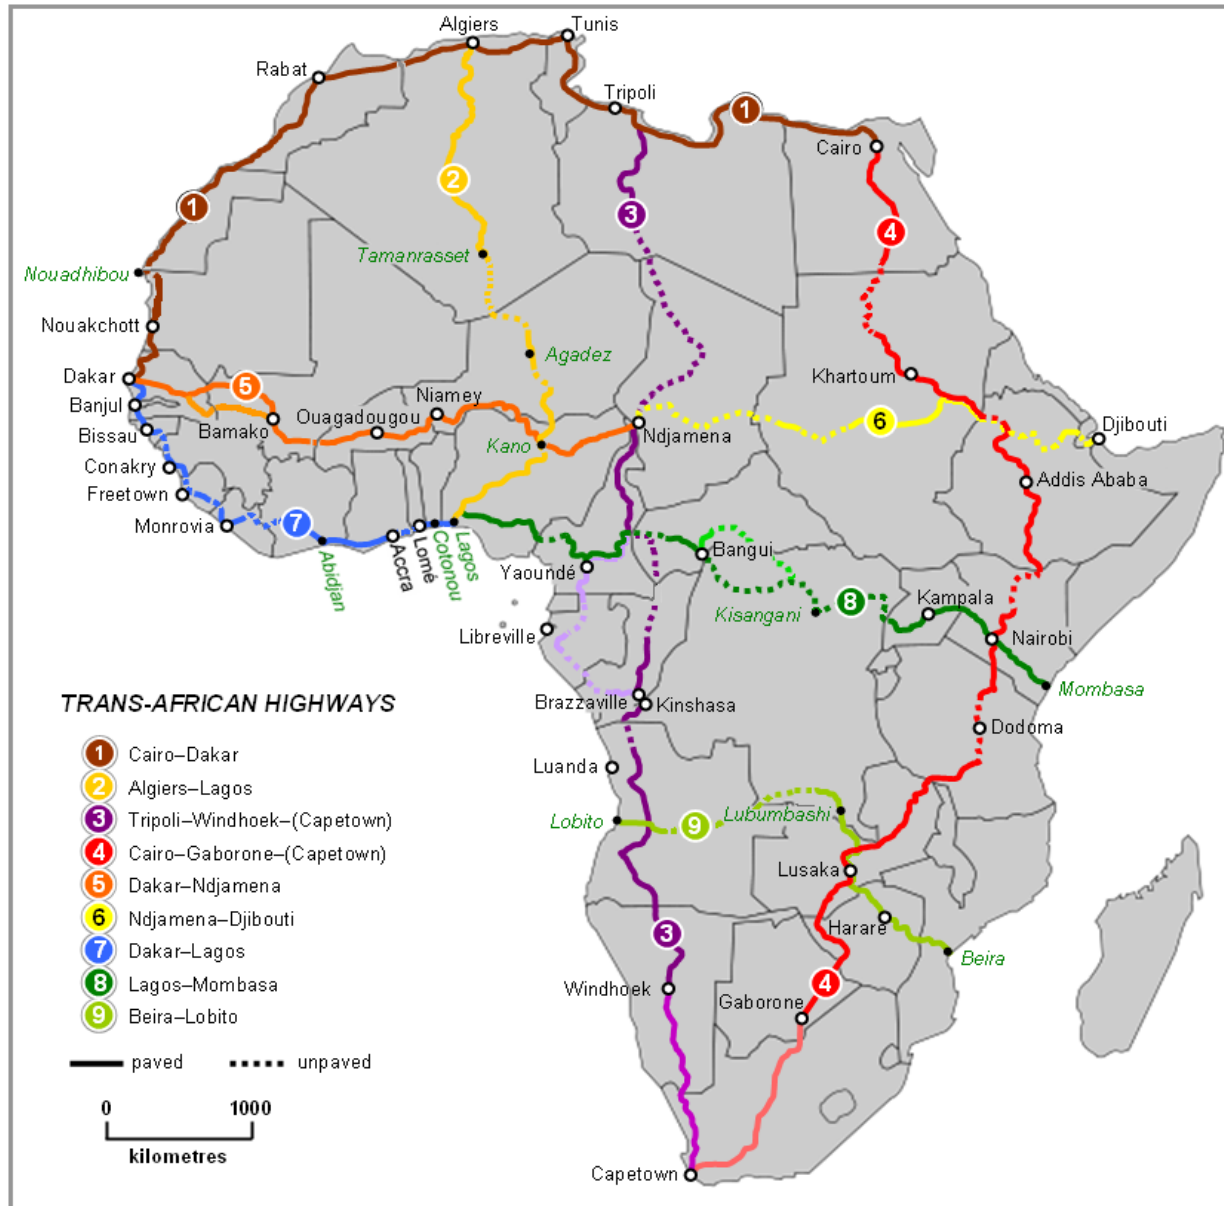

CONNECTING AFRICA: USING IT TO PROMOTE TRADE IN AFRICA THROUGH FAST AND EFFICIENT LOGISTICS

PRESENTATION BY:

WANJA GETAMBU-KIRAGU

OPERATIONS DIRECTOR

28th March 2018 , Beira, Mozambique

19th Intermodal Africa Conference

IS AFRICA CONNECTED?

TO THE OUTSIDE WORLD - AFRICA IS CONNECTED

Request for Quotation

Fri, Dec 8, 2017 at 1:29 PM

[REDACTED]
To: EAOTA TRANSPORT <transport@eaotransport.com>

Cc: Wanja Kiragu <wanja.kiragu@eaotransport.com>, EAOTA Trucks <trucks@eaotransport.com>

Dear Sir ,

Do you have services in Beira Port . If yes what will be the equivalent cost from Beira to Lusaka for transporting a 20 FT container by road .

Regards,

AFRICA IS CONNECTED

EAST AFRICAN ONLINE TRANSPORT AGENCY