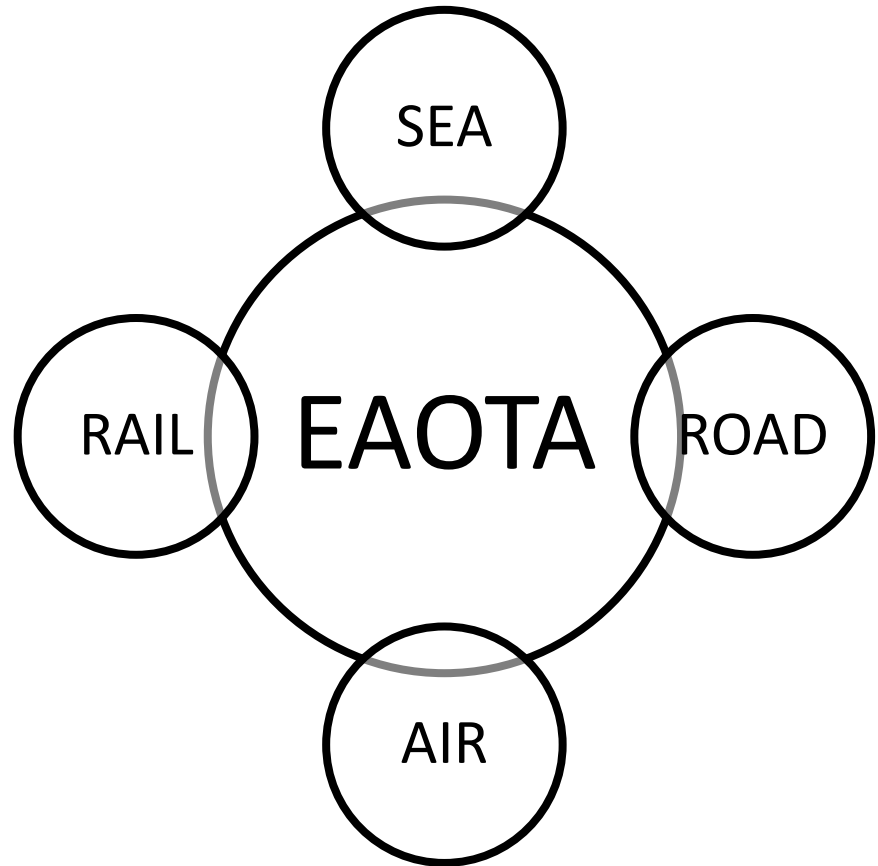

East African Online Transport Agency utilizes an online platform to link shippers (cargo owners, C&F agents, importers and exporters) to available transport.

**Intelligent
Transport
Systems**

*With enhanced connectivity
the cargo can be anywhere
in the continent .*