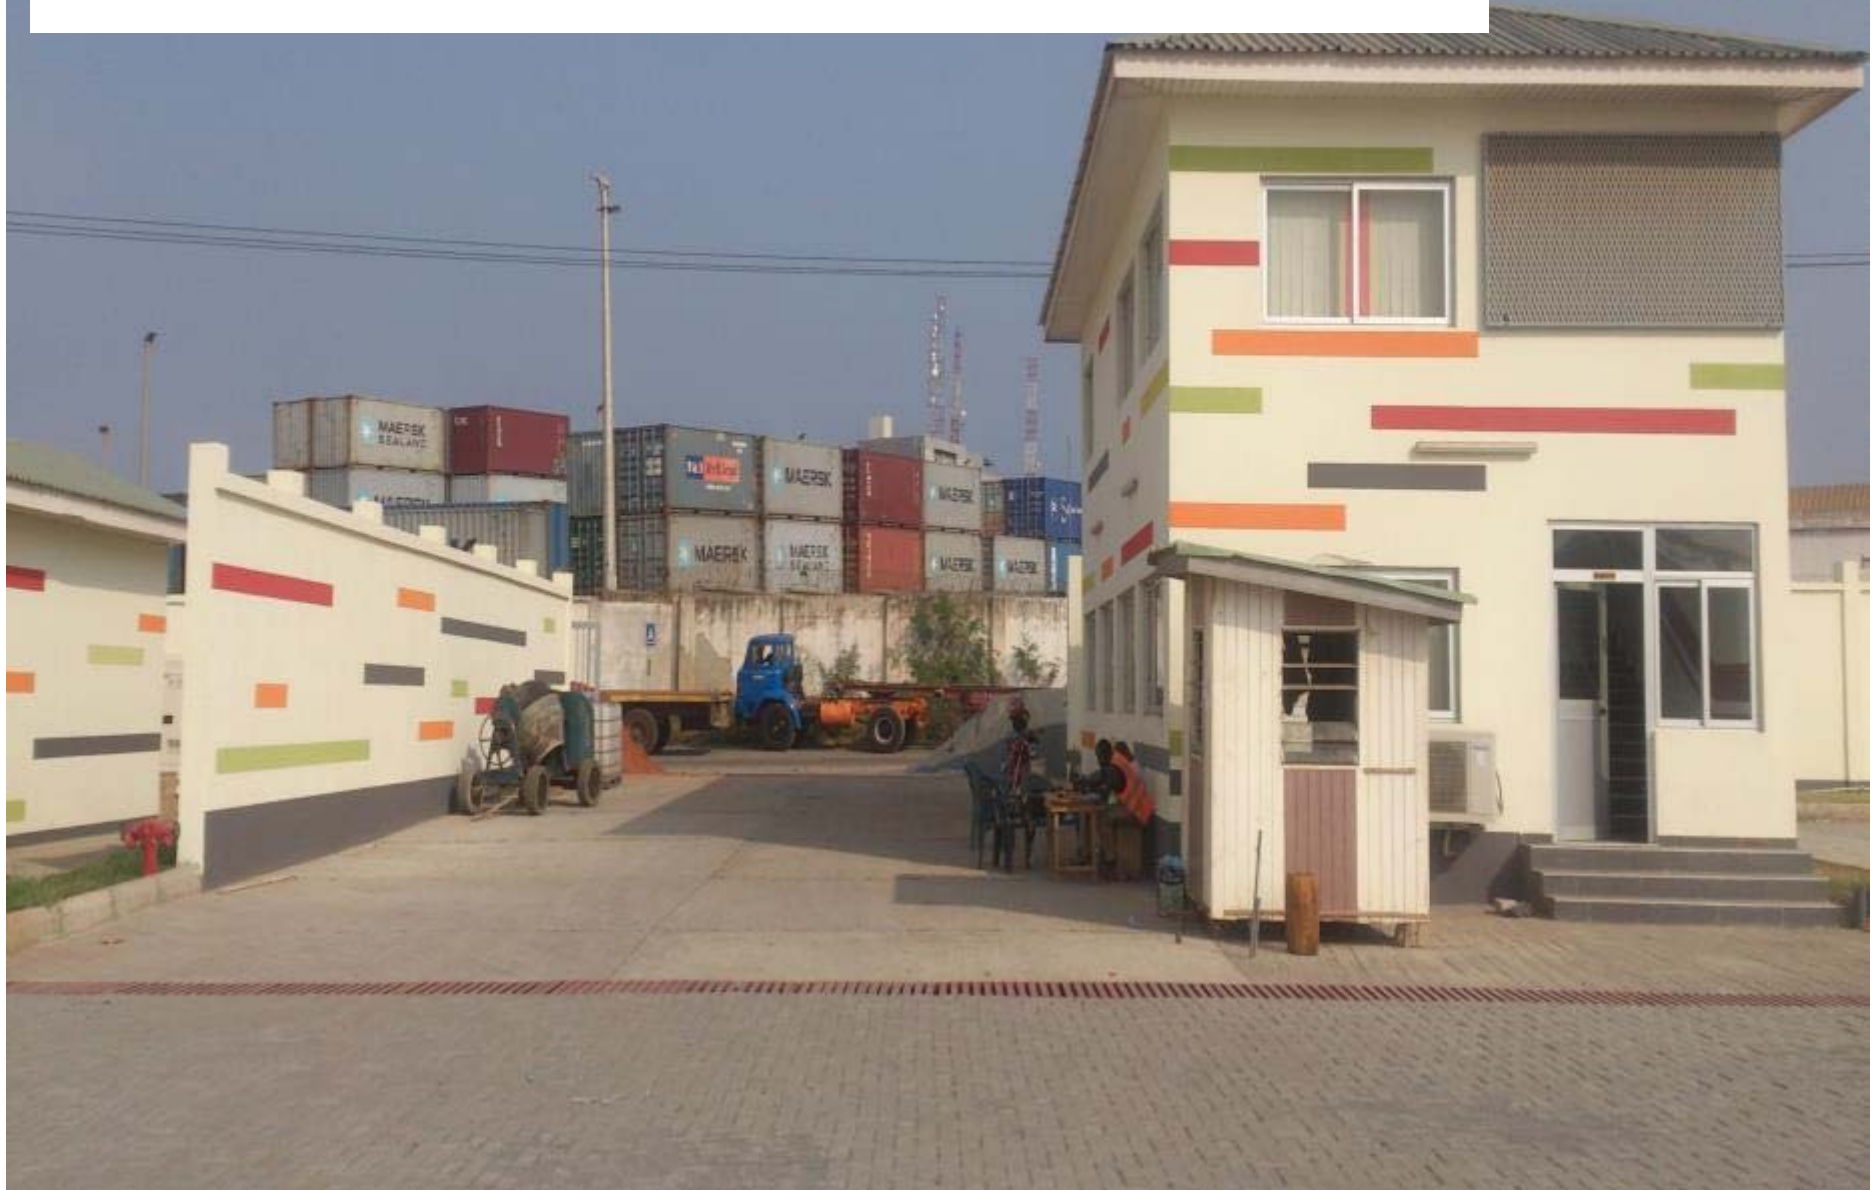

IN-GATE AND CUSTOMS BLOCK