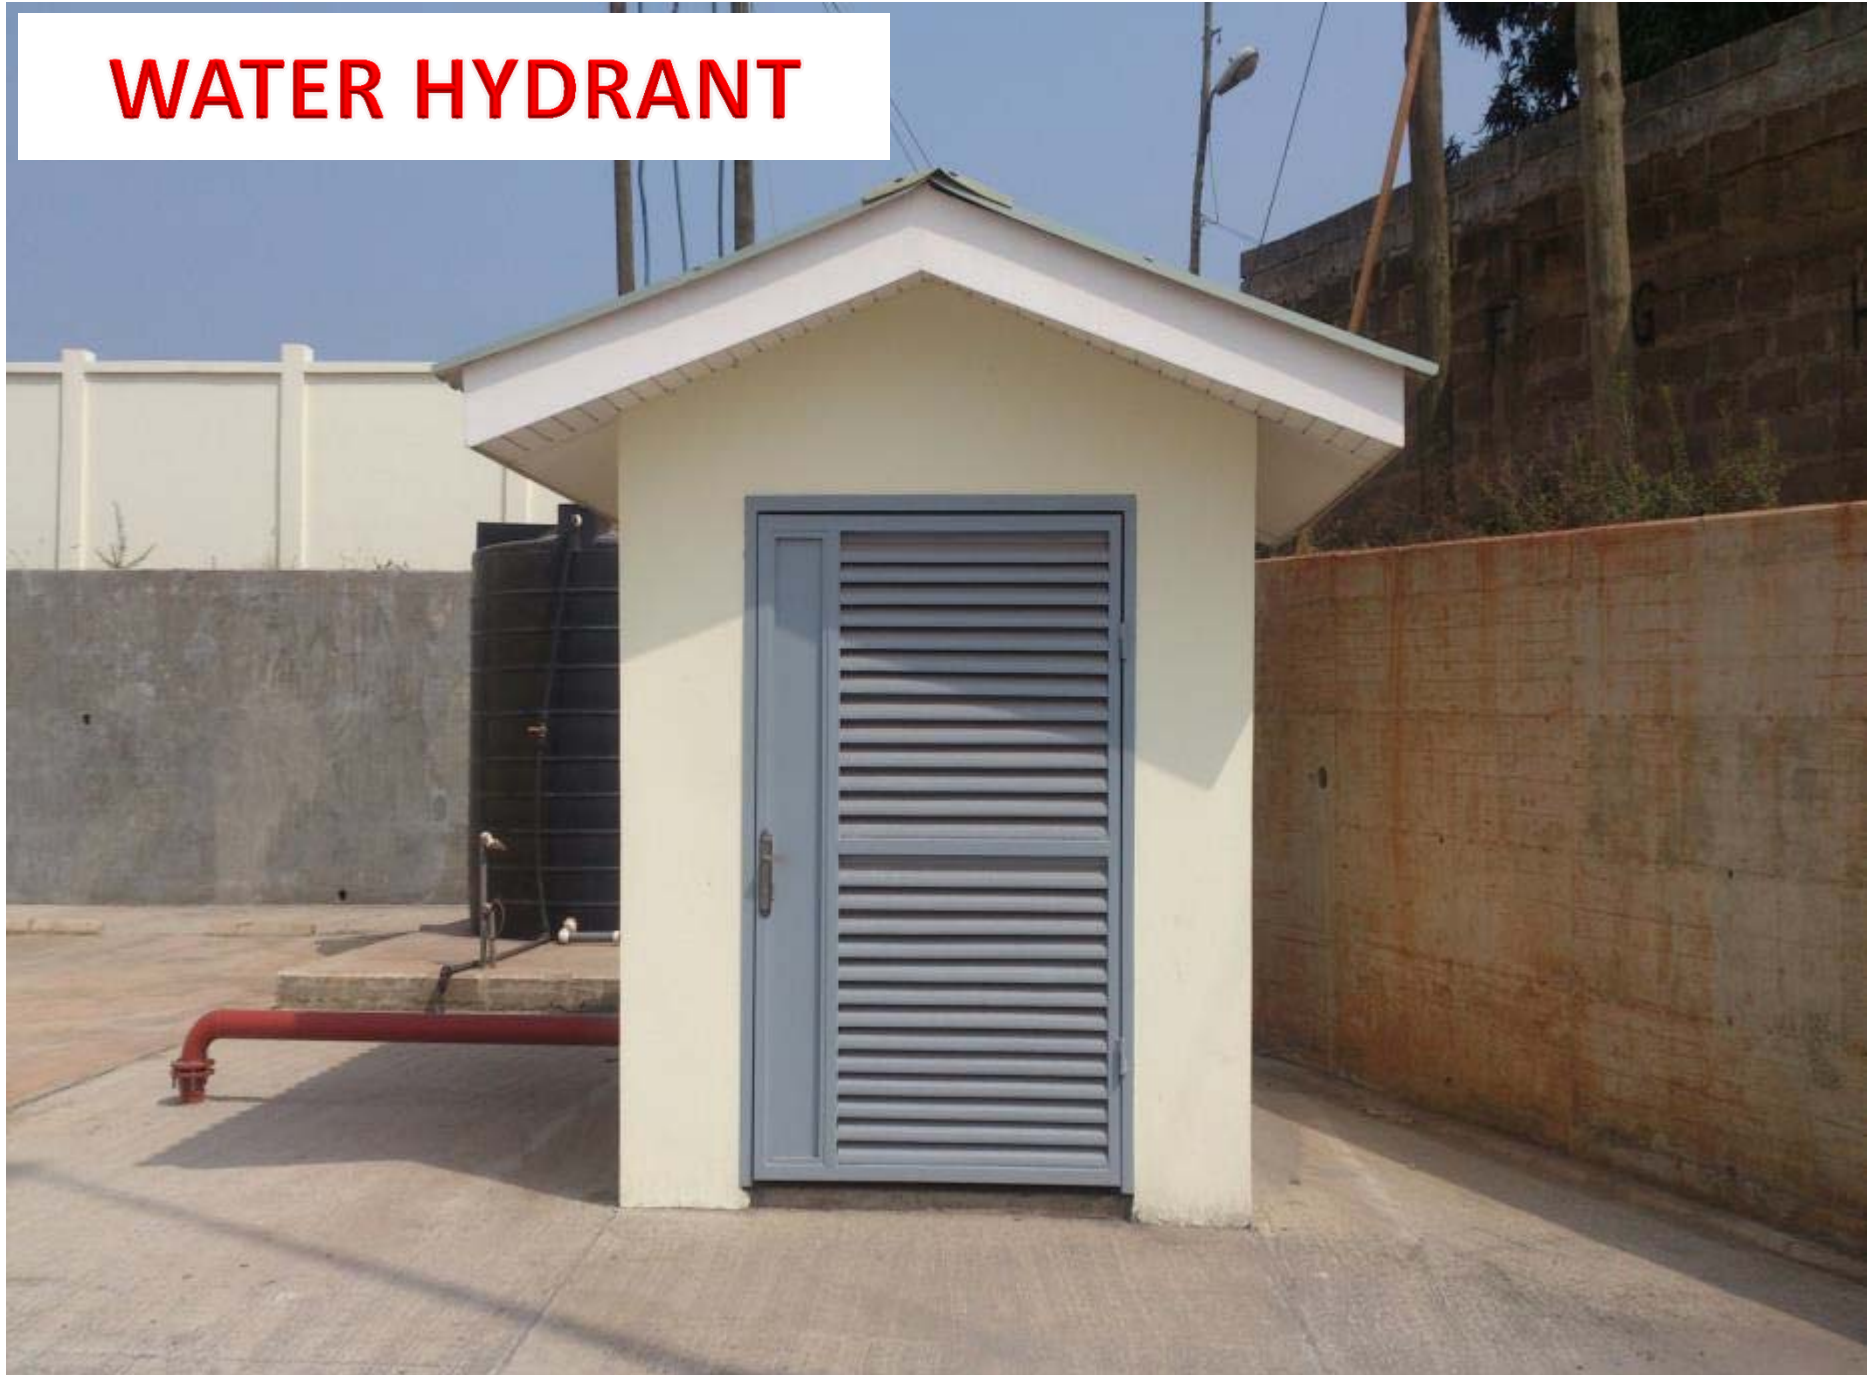

WATER HYDRANT