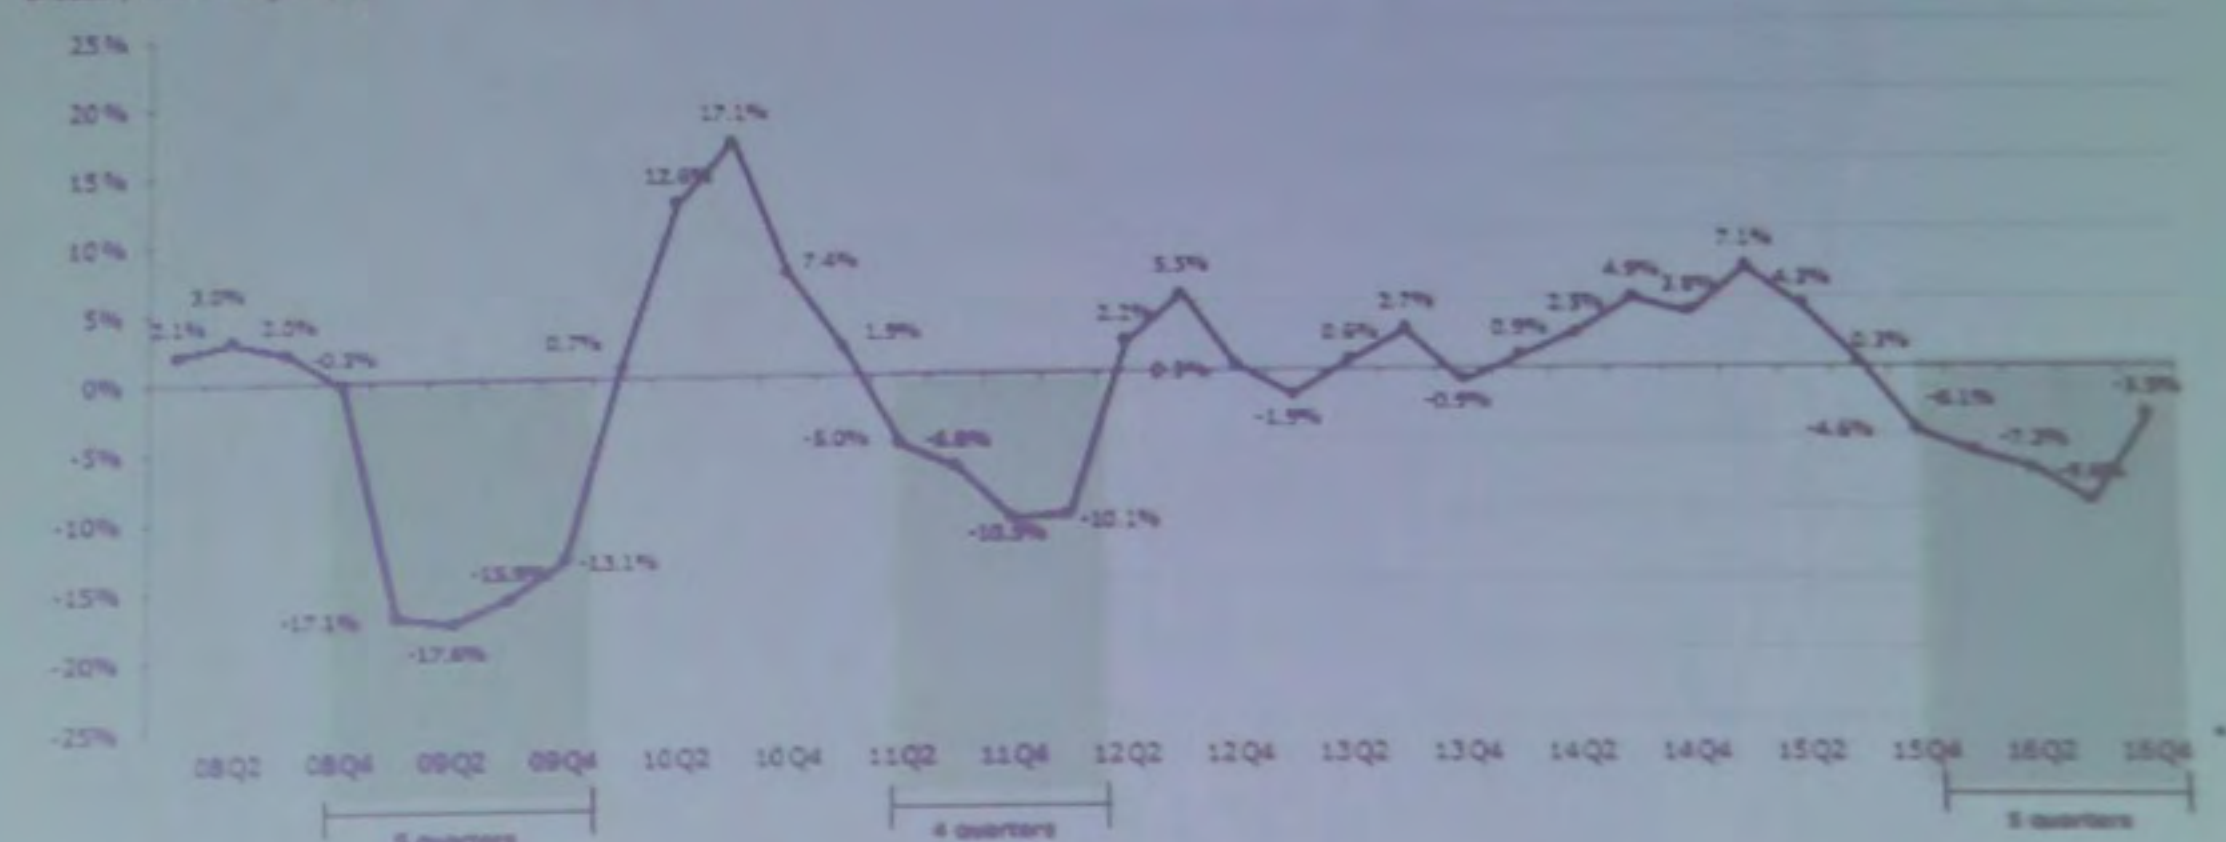

The challenge: the shipping industry has been unprofitable for five consecutive quarters...

Industry EBIT-margin, (%)

Water Industry includes global top 20 carriers where financials are available including Maersk Line. *15Q4 is estimated industry EBIT-margin
Source: Capgemini Research and Analysis