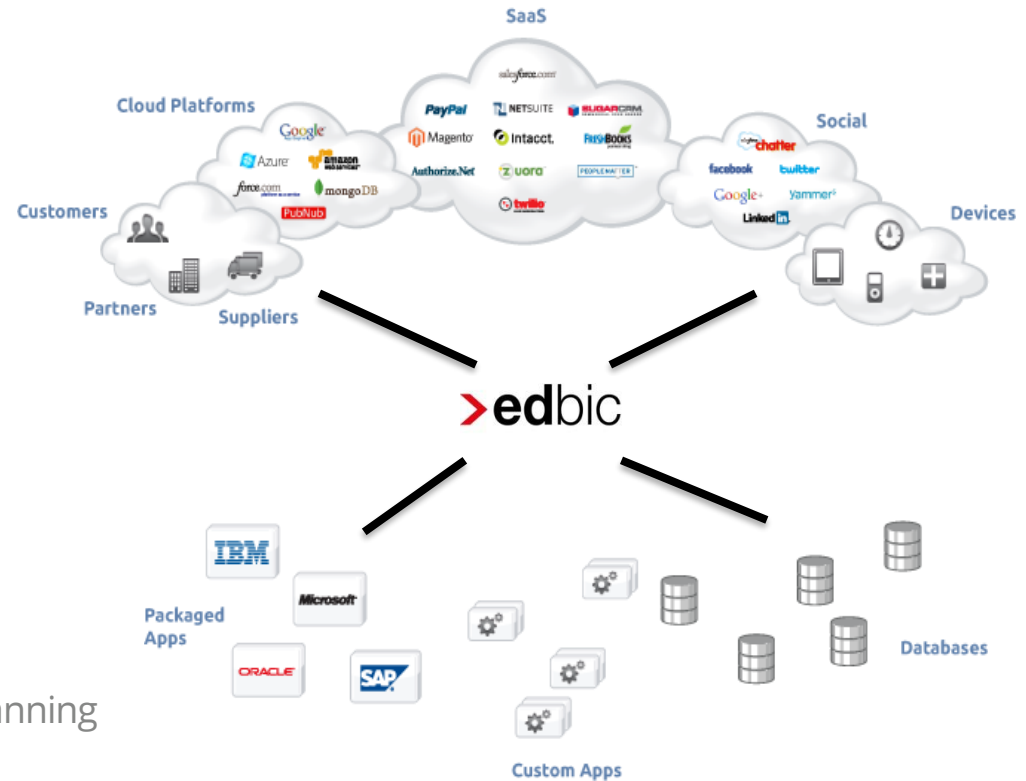

Integration-Plattform edbic at Antwerp Euroterminal

Antwerp Euroterminal

Driving Forces

Innovate faster

Reduce Costs and
Risks

Integrate Anything
with Everything

B2B Intergration

- Business partners
 - Carriers
 - OEMs
 - Forwarders
 - Customs
 - (Port) Authorities
- Application integration
 - cargo bookings
 - discharge- and loading instructions
 - CFS orders
 - terminal moves etc.
- Schedule information
 - Logistics & commercial information
 - Transport-related instructions & planning

Application Infrastructure solved with edbic

- EDI data exchange and integration between TOS and ERP
- Access control proxy API
 - Terminal access control
 - Timekeeping / autom. payrolling
- Incident creation
- Data provisioning for data warehousing and BI applications
- Customs management platform

Smart Connectivity

- Proxy API for weighing cells
- Traffic monitoring
- Container damage capturing
- Intrusion detection
- Wind speed monitoring
- Fuel station monitoring
- Location tracking for selected lifting & hoisting equipment

Connect anything

- Connect and integrate vendor independent devices & software solutions

Condition monitoring & analytics

- Process and analyze data right „on the edge“ in real time
- Use fingerprints to get insights and prepare for ML