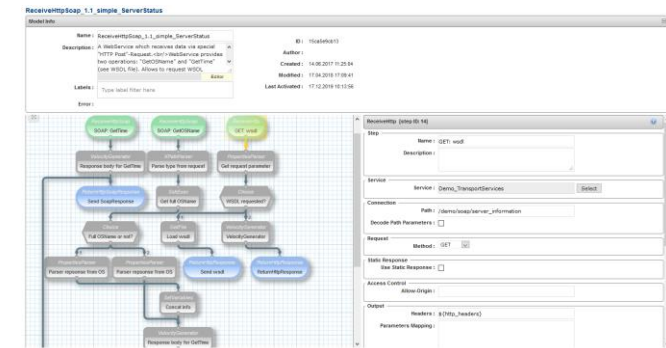

Integration-Plattform edbic at Antwerp Euroterminal

Antwerp Euroterminal

Driving Forces

Innovate faster

Reduce Costs and
Risks

Integrate Anything
with Everything

B2B Intergration

- Business partners
 - Carriers
 - OEMs
 - Forwarders
 - Customs
 - (Port) Authorities
- Application integration
 - cargo bookings
 - discharge- and loading instructions
 - CFS orders
 - terminal moves etc.
- Schedule information
 - Logistics & commercial information
 - Transport-related instructions & planning

Application Infrastructure solved with edbic

- EDI data exchange and integration between TOS and ERP
- Access control proxy API
 - Terminal access control
 - Timekeeping / autom. payrolling
- Incident creation
- Data provisioning for data warehousing and BI applications
- Customs management platform

Smart Connectivity

- Proxy API for weighing cells
- Traffic monitoring
- Container damage capturing
- Intrusion detection
- Wind speed monitoring
- Fuel station monitoring
- Location tracking for selected lifting & hoisting equipment

Connect anything

- Connect and integrate vendor independent devices & software solutions

Condition monitoring & analytics

- Process and analyze data right „on the edge“ in real time
- Use fingerprints to get insights and prepare for ML