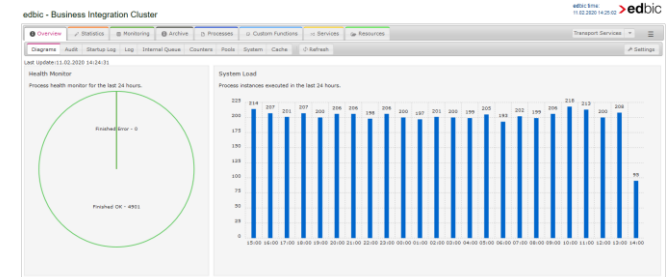

Application Infrastructure solved with edbic

- EDI data exchange and integration between TOS and ERP
- Access control proxy API
  - Terminal access control
  - Timekeeping / autom. payrolling
- Incident creation
- Data provisioning for data warehousing and BI applications
- Customs management platform